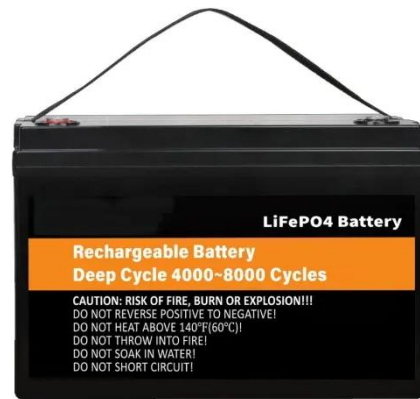

100KWH ESS Energy Battery Cabinet , AZE

AZE's lithium battery energy storage system (BESS) is a complete system design with features like high energy density, battery management, multi-level safety protection, an outdoor cabinet with a modular ...

[Get Price](#)

How to sign in to a Microsoft account

Use your Microsoft account to sign in to Microsoft services like Windows, Microsoft 365, OneDrive, Skype, Outlook, and Xbox Live.

[Get Price](#)

Commercial 100 Kilowatt Hour Battery

The 100kWh lithium battery energy storage cabinet offers high efficiency, flexibility, scalability, and reliable performance. The ingress protection rate of the 100 kilowatt hour battery is IP45, we support ...

[Get Price](#)