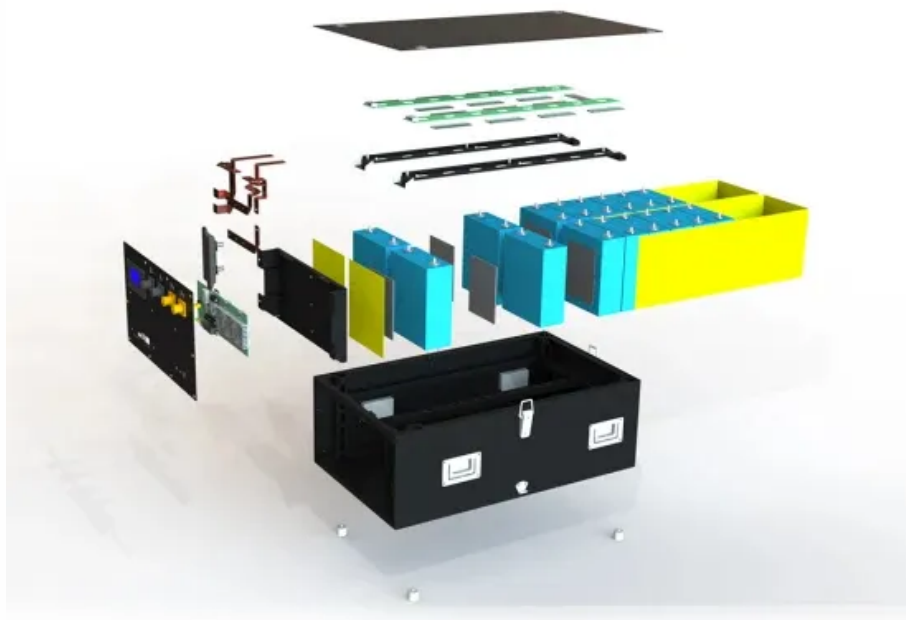

100kWh Mobile Energy Storage Battery Cabinet for Railway Stations

100kWh Mobile Energy Storage Battery Cabinet for Railway Stations

100KWH Mobile Battery Energy Storage System

Polinovel mobile battery energy storage system is a cutting-edge energy storage solution that boasts a range of features designed to deliver exceptional reliability. It employs LiFePO4 chemistry to ...