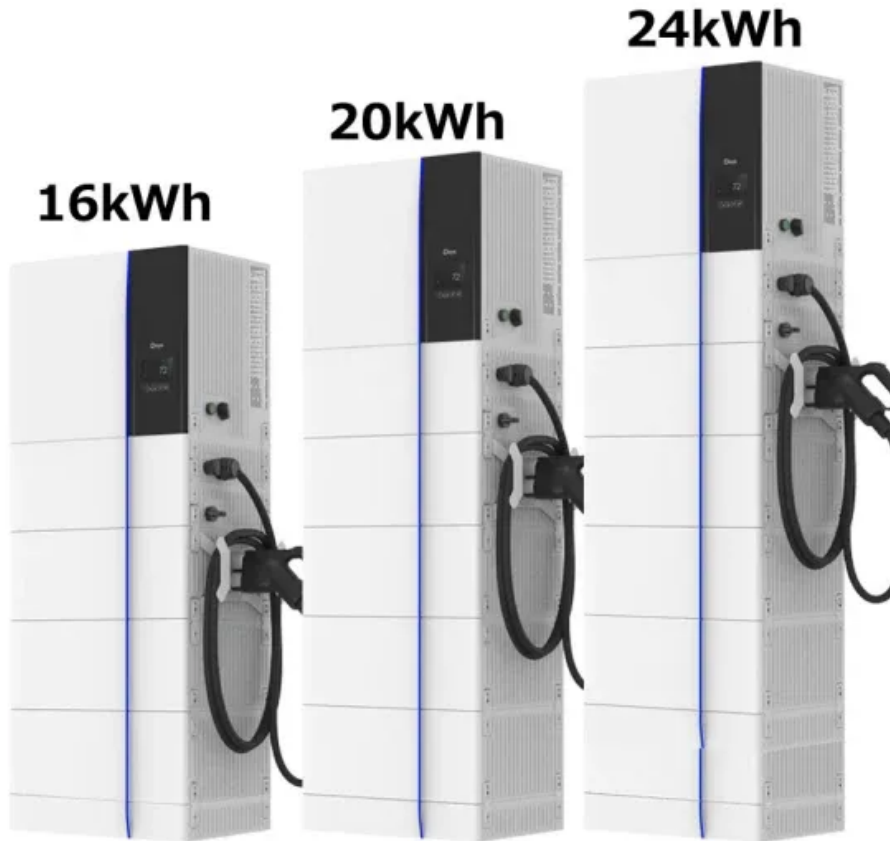

10k Battery Cabinet WEPC General Contracting

10k Battery Cabinet WEPC General Contracting

Battery Cabinets

Universal battery cabinets for all three-phase Legrand UPS from 10kVA up to 800kVA power range. The Battery cabinet is designed to house standard VRLA Batteries of capacity range from 24Ah to 105Ah ...

EPC POWER CONVERSION

APPLICATIONS EPC POWER

What is a Legrand Battery Cabinet? Universal battery cabinets for all three-phase Legrand UPS from 10kVA up to 800kVA power range. The Battery cabinet is designed to house standard VRLA ...