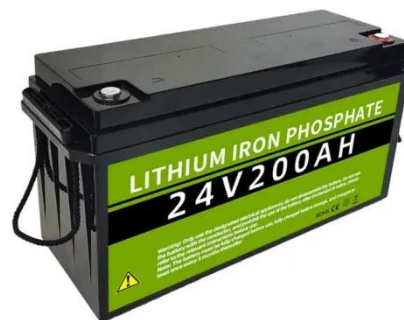

All-in-One ESS Cabinet , Integrated Energy Storage System

cntepower's all-in-one ESS cabinet integrates battery, PCS, and energy management system. Discover our complete lithium battery energy storage solutions for commercial applications.