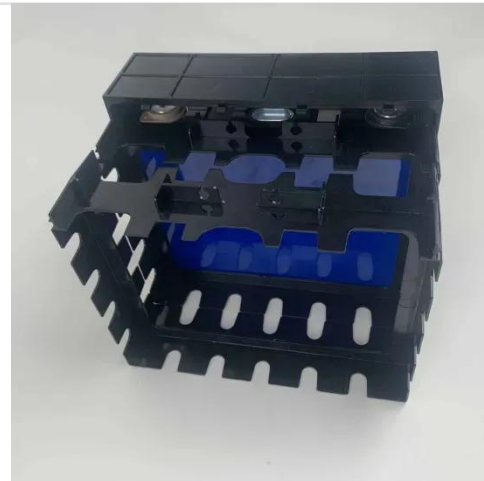

2-position 100w solar bracket

2-position 100w solar bracket

2 sets 45" adjustable solar panel mount brackets for 100-400 watt

About this item ?strong adaptability?the 2 sets adjustable solar panel mounting brackets can accommodate 4pcs 100w solar panels or 2pc 200-400w solar panel,and it supports both horizontal ...

[Get Price](#)

2 Set Adjustable Solar Panel Tilt Mount Brackets Aluminum Alloy

It is specially designed for solar system and can be compatible with 50W, 70W, 100W, 150W, 175W and 190W solar panels. Adjustable length of the solar panel bracket is 14" - 27" (loosen ...

[Get Price](#)

Newpowa NPB-400T Adjustable Solar Panel Tilt Bracket Configured ...

The NPB-400T bracket is an adjustable tilt bracket designed to mount two Newpowa's 100W standard solar panels or one grid-tie panel on flat surfaces. It is ideal for marine, RV roofs, sheds, garages or ...

[Get Price](#)

Adjustable Solar Panel Tilt Bracket for Two 100W Solar Panels

The NPB-400T bracket is an adjustable tilt bracket designed to mount two Newpowa's 100W standard solar panels or one grid-tie panel on flat surfaces. It is ideal for marine, RV roofs, sheds, garages or ...