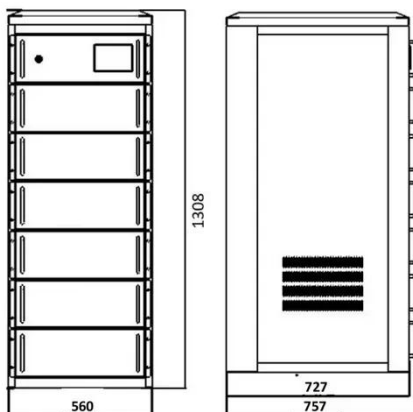

Adjustable Solar Panel Tilt Bracket for Two 100W Solar Panels

The NPB-400T bracket is an adjustable tilt bracket designed to mount two Newpowa's 100W standard solar panels or one grid-tie panel on flat surfaces. It is ideal for marine, RV roofs, sheds, garages or ...

[Get Price](#)

2 Sets Solar Panel Mounting