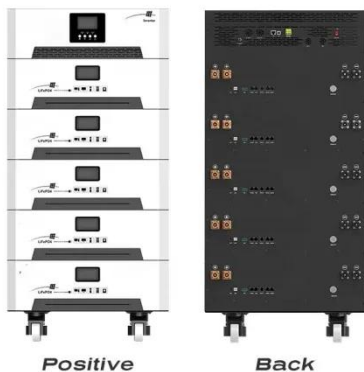

Parking Lot Lights Gefolly 2000W Solar 200000LM Dusk to Dawn

Solar-powered, no electricity bill, automatically turns on at dusk and charges during the day, with continuous lighting for up to 28 hours (when fully charged).

[Get Price](#)