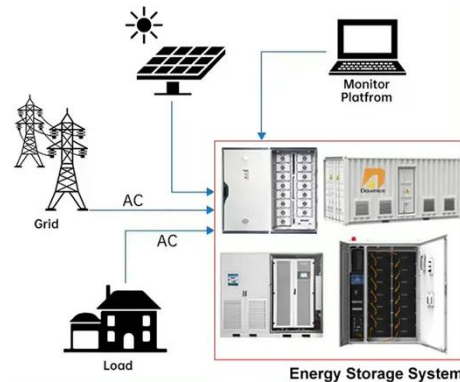

600w 12Vdc, 24Vdc or 48Vdc Power Inverter Pure Sine Wave Inverter ...

600W (surge 1200W) pure sine wave inverter, with 2 cables with cable lug terminals, manual, and fuses. Everything you need to complete the installation is included.

[Get Price](#)

DISTRIBUTED PV GENERATION + ESS

600W 24V Pure Sine Inverter , PST-600-24

This high efficiency DC-AC inverter converts 24 Volts DC to 600 ...

[Get Price](#)