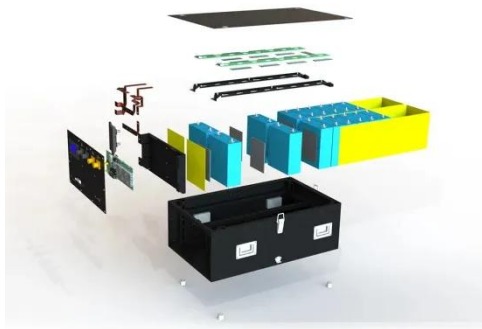

NVIDIA lança driver GeForce 572.47 com suporte à RTX 5070 Ti e

Novo driver GeForce 572.47 traz suporte à nova placa de vídeo, melhorias para Marvel's Rivals com DLSS 4 e correções de estabilidade no sistema.

[Get Price](#)

300 Watt Pure Sine Power Inverter 12 Volt

This 300 Watt, 12 Vdc, 2.5 Amp power inverter is perfect for small size devices such as chargers, small lights, small fans and much more. Backed by a 2 year warranty and lifetime tech support.

[Get Price](#)

Meind 300W Power Inverter DC 12V to AC 220V Car Inverter with ...

Buy Meind 300W Power Inverter DC 12V to AC 220V Car Inverter with 5.4A Dual USB for Mobile Phone Laptop Tablet Charger at Walmart

[Get Price](#)