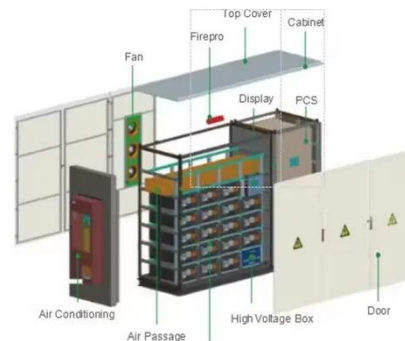

Sale Delivery ...

Get Costco Smart Pv Ess Integrated Cabinet 350kw On Sale products you love delivered to you in as fast as 1 hour with Costco Same-Day same-day delivery or curbside pickup.

[Get Price](#)

Outdoor cabinet type energy storage system

Featuring an integrated EMS for safe, stable operation, and a built-in isolation transformer for strong load adaptability, the Megarevo cabinet BESS maintains a stable power supply and adapts to ...

[Get Price](#)

Cabinet Energy Storage System

The ESS-C-JG232-L cabinet storage system is a powerful energy solution designed for commercial and industrial applications. With capabilities like peak-load shifting, off-peak energy usage, and reliable ...

[Get Price](#)

Contact Us