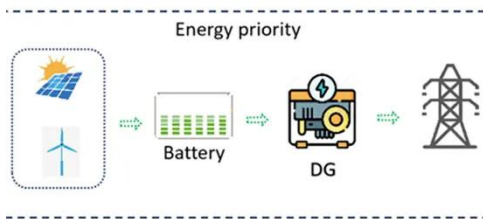

500kWh Data Center Battery Cabinet along the Belt and Road Initiative

500kWh Data Center Battery Cabinet along the Belt and Road Initiative

Stationary Energy Storage , SBE500 , Generac

Generac's SBE500 battery energy storage system is our latest addition to a portfolio of products and technologies helping commercial and industrial customers to meet their current and future energy goals.

[Get Price](#)

Critical Power & Data Center Battery Solutions , Natron Energy

Designed for 48V to 480V critical power applications, the BluePack(TM) Critical Power Battery offers unparalleled safety along with the highest power and longest life on the market.

[Get Price](#)

500 kW/250 kWh Mid-Node , Aggreko US

Built for rapid deployment, our 500 kW capacity batteries are a fast way to increase your efficiency, on or off the grid. Packaged with everything you need - from fire protection to HVAC - they're an effective ...