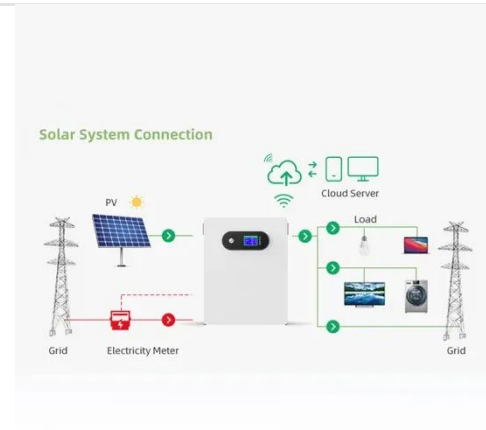

[Get Price](#)

Coordination of Macro Base Stations for 5G Network with User ...

To tackle the aforementioned challenges, this study proposes a dispatching scheme for a 5G macro BS network incorporating the optimal scheduling of standard equipment in the BSs. The main ...