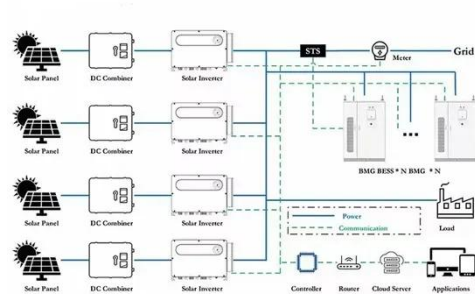

Power Supply Cabinets

Power Supply Cabinets Power Supply Cabinets Raycap's cabinet solutions for LTE-/5G antenna locations offer the highest reliability to effectively support mobile network operations. The indoor and ...

[Get Price](#)

communication cabinet- Outdoor cabinet-Shenzhen Yitong ...

communication cabinet Product Overview: The outdoor communication integrated power cabinet solution is designed for industries such as government, power, military, banking, ...

[Get Price](#)

Energy Storage Cabinet, energy storage system, New Energy ...

Mobile solar container MORE Huijue Group's Mobile Solar Container offers a compact, transportable solar power system with integrated panels, battery storage, and smart management, providing ...

[Get Price](#)