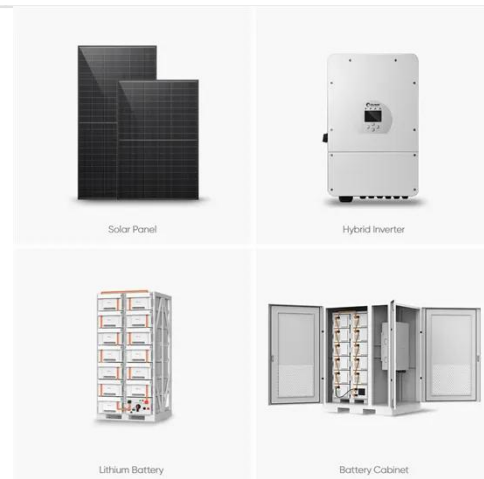

PCS_String PCS 2580+5MWh ...

Available in 2.5 MW / 10 MWh and 5 MW / 20 MWh configurations. Proven rack-level battery management with String PCS optimizes overall system performance and capacity. Paired modular ...

[Get Price](#)