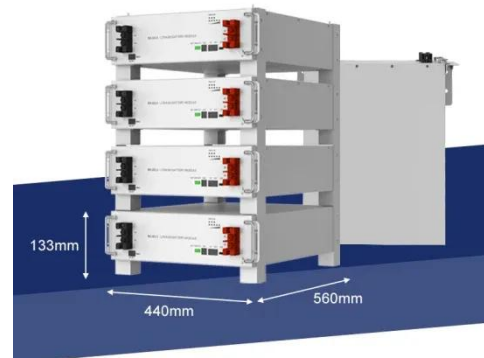

Amazon : 3500 Watt Inverter Generator

MaXpeedingrods 3500 Watt Dual Fuel Inverter Generator, Remote/Electric Start, Gas and Propane Powered for Home Backup Power, Outdoor Camping, RV Ready, EPA Compliant, Digital Display