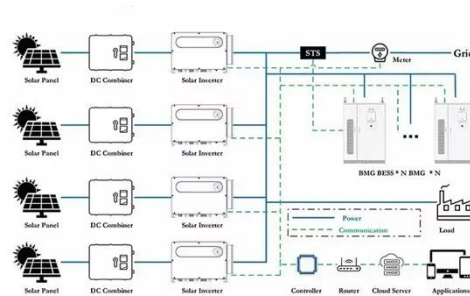

Outdoor cabinet energy storage system v1.2

Outdoor cabinet energy storage system
Key strengths Support flexible expansion of PV capacity. Support simultaneous access to load, battery, grid, DG, and PV. Integrated EMS function, safe and ...