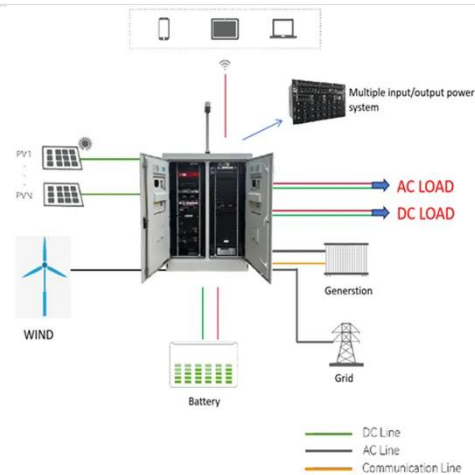

Discover the Mysteries of Shennongjia: A Journey Through Ancient

Dress in layers and wear comfortable hiking shoes. Wildlife Watching: Be on the lookout for the famous golden snub-nosed monkeys; they are one of the park's highlights.

[Get Price](#)