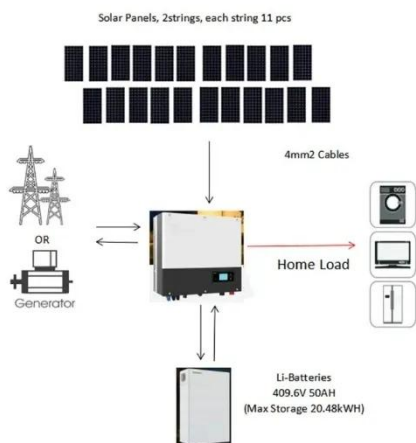

Communication network cabinet battery cabinet communication bas

Base station transmission cabinet battery

Among various battery technologies, Lithium Iron Phosphate (LiFePO4) batteries stand out as the ideal choice for telecom base station backup power due to their high safety, long lifespan, and excellent ...

[Get Price](#)

ESTEL's Complete Guide to Telecom Battery Backup Systems Installation

By following these steps, you can complete the installation process efficiently and ensure your telecom battery backup systems operate reliably during power outages.

[Get Price](#)

A Comprehensive Guide to Telecom Battery Cabinets

A comprehensive guide to telecom battery cabinets provides essential information on their features, types, selection criteria, installation tips, and innovations in technology.

[Get Price](#)