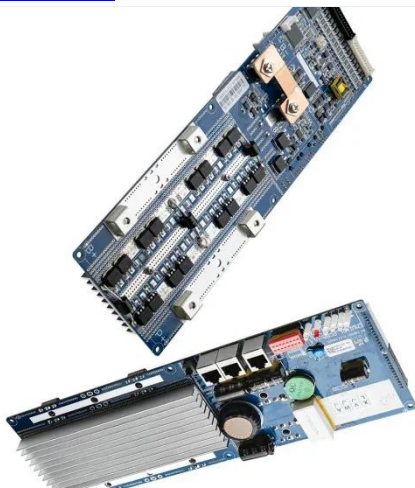

Cabinets (Optional) Installing Side Panels for IT Cabinets (Optional) Taking Out rPDU ...

[Get Price](#)

Base Station Energy Cabinet

The Base Station Energy Cabinet is a fully enclosed, weather-resistant telecom energy cabinet designed to provide reliable power distribution and battery backup for outdoor communication networks.

[Get Price](#)

Pole-Type Base Station Cabinet for Communication and Energy

...

Discover the Pole-Type Base Station Cabinet with integrated solar, wind energy, and lithium batteries. Designed for seamless installation and remote monitoring, this energy-efficient cabinet ensures ...

[Get Price](#)

Communication Base Station Battery Cabinets , Huijue Group E-Site