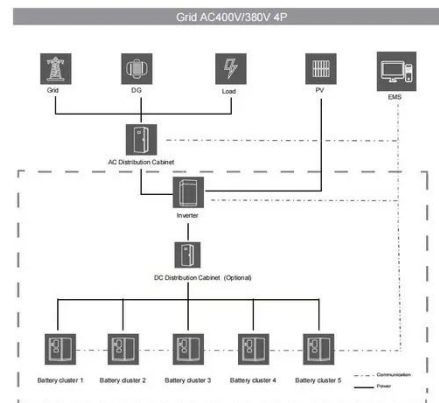

Power Supplies for Outdoor 5G Base Station Application

The three key technologies of 5G communication are millimeter wave (mmWave), Massive Multiple-Input, Multiple-Output (MIMO) technology, and Small Cell. (1) Millimeter-wave technology ...