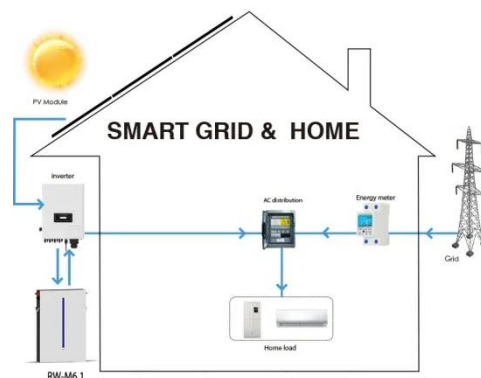

100 kWh-500kWh Outdoor All-in-one Energy ...

The protection level is IP54, which can perfectly cope with various types of