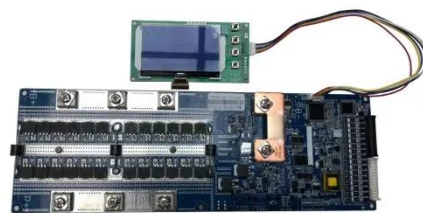

CUSTOMIZED CABINET LITHIUM BATTERY 20KWH

Lithium battery energy storage battery cabinet Lithium ion battery storage