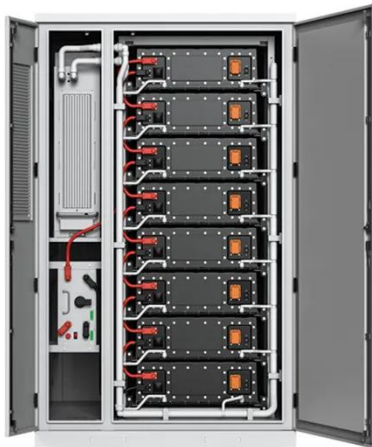

Solar Energy for Homes, Businesses & Industry

Highjoule provides advanced BESS solutions for C& I applications, including energy storage cabinets (30kWh-1MWh), containerized systems (1MWh-30MWh+), and fully customized solutions.

[Get Price](#)

Satellite Communication Base Station Indoor Energy Cabinet

...

Deploying 400 bespoke indoor satellite