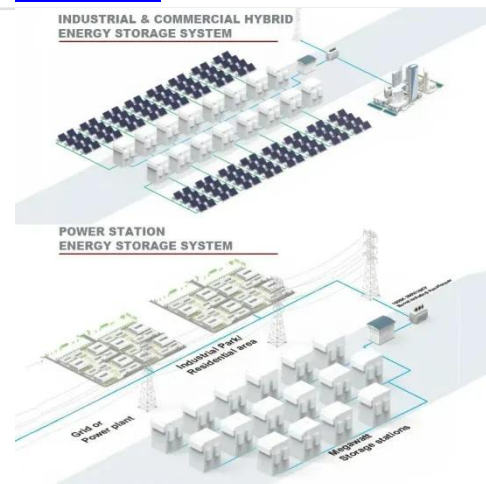

[Get Price](#)

Base Station Energy Cabinet

The Base Station Energy Cabinet is a fully enclosed, weather-resistant telecom energy cabinet designed to provide reliable power distribution and battery backup for outdoor communication networks.

[Get Price](#)

Pole-Type Base Station Cabinet , Efficient Energy Solutions for

Discover the Pole-Type Base Station Cabinet with integrated solar, wind energy, and lithium batteries. Designed for seamless installation and remote monitoring, this energy-efficient cabinet ensures ...