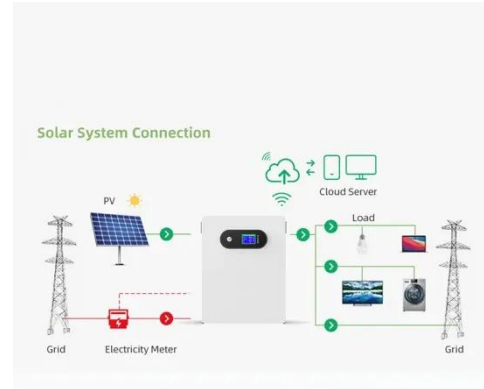

Lithium Battery Company

Summary: Brno, the Czech Republic's innovation hub, is rapidly adopting energy storage batteries to support renewable energy integration, industrial efficiency, and urban sustainability.

[Get Price](#)

Contact Us

For catalog requests, pricing, or partnerships, please visit:
<https://cannabiswow.es>