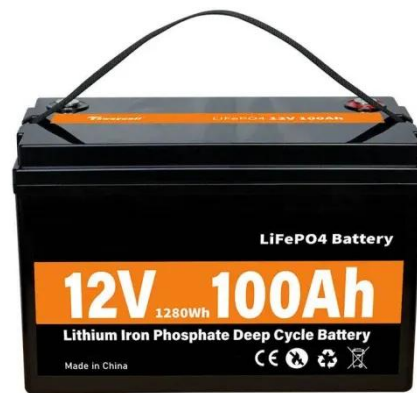

Solis ESS 460V 105Ah 210Ah 32Kw 40Kwh 48Kwh 64Kwh 86Kwh Lithium Battery

1.The integrated cabinet design of on-grid and off-grid supports a maximum of eight parallel units on the power grid 2.10KW/ 30KW/ 60KW/ 120KW/, 1 h to 3 h energy storage capacity of the lithium iron ...