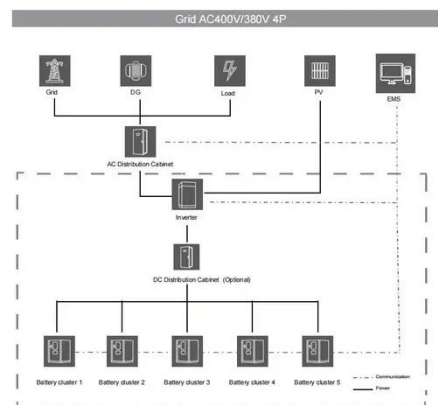

Energy Consumption of 5G, Wireless Systems and the Digital Ecosystem

With 5G base station power consumption increasing significantly and service scenarios constantly expanding, redundant power capacity is no longer optional--it is a key factor determining ...