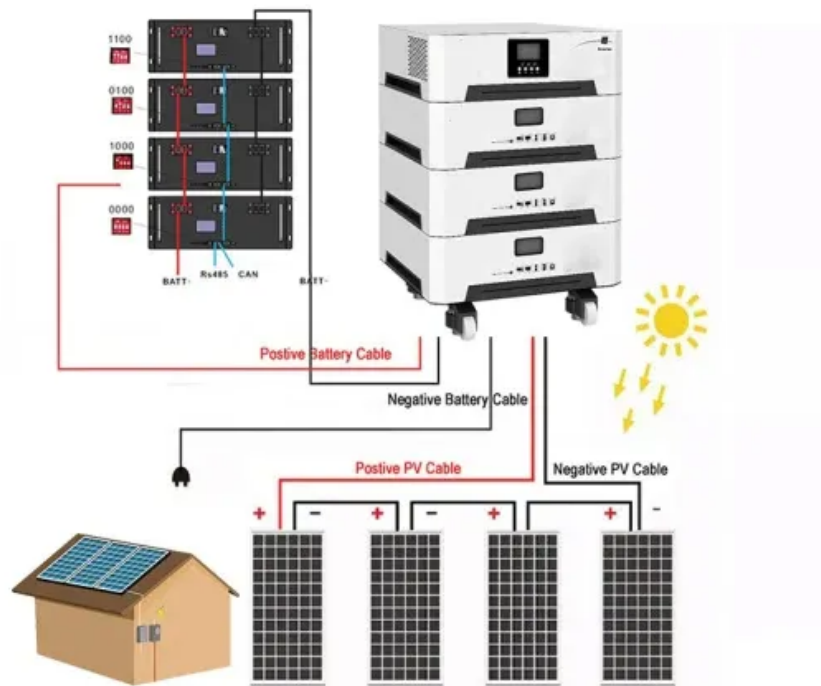

East African Energy Storage Backup Power Company