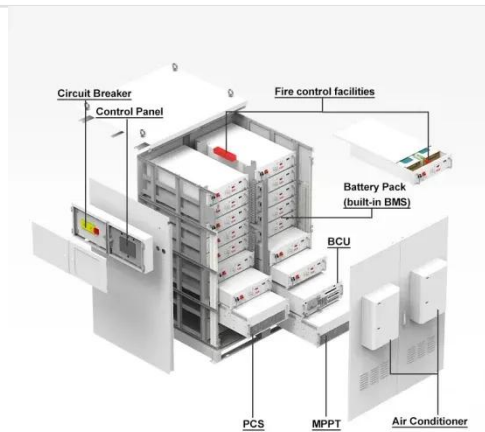

2025's Top Outdoor Power Pick: Off-Grid Inverters

Choosing the right off grid inverter depends largely on your specific use case--whether you're living full-time in an RV, spending weekends off the grid camping, or powering tools at a remote cabin or job ...

[Get Price](#)

Best Portable Power Inverter Generators for Reliable Outdoor and ...

Finding the best portable power inverter generator is essential for camping, RV trips, emergency home backup, and outdoor activities. These generators combine portability with efficient, ...

[Get Price](#)

Best Portable Power Inverters for Camping and Outdoor Adventures

Portable power inverters convert DC power from batteries into usable AC power for chargers and small appliances, providing convenience and safety in outdoor environments.

[Get Price](#)