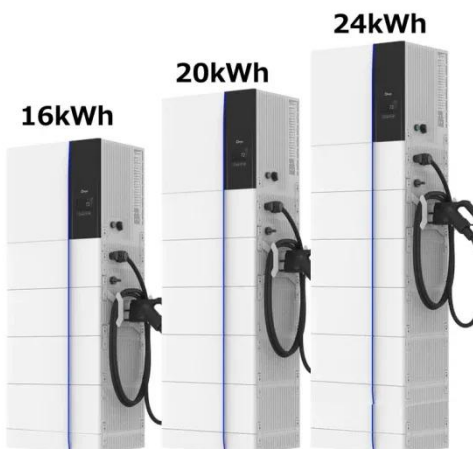

Energy storage warehouse device direction

---

how to open the energy storage device direction in genshin impact gear

How To Open Energy Storage Warehouse In Genshin Impact To access the Energy Storage Warehouse in Genshin Impact, ensure that the main Core Gear Drive is oriented towards the northwest.

[Get Price](#)

Fixed Storage Device and Energy Transfer Device

Fixed Storage Devices are stationary and Energy Transfer Devices can be moved by the player. Devices that do not contain any energy are red and devices with energy are blue.

[Get Price](#)

WHAT IS THE ENERGY STORAGE WAREHOUSE IN GENSHIN ...

To open the Energy Storage Warehouse in Genshin Impact, the main Core Gear Drive should point northwest. Remove the small Gear Drivetrain when it points inward, then run the main Core Gear ...

[Get Price](#)