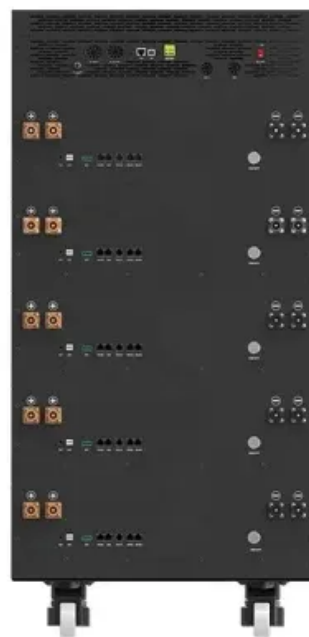

Expandable battery cabinet telecom site

Back