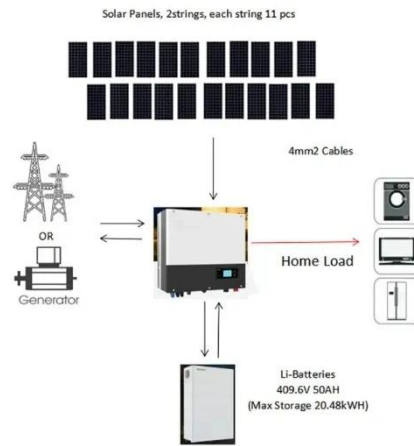

Earth's surface receives about 1,000 watts of solar power per square meter under direct sunlight. Wind Turbines: Modern wind turbines can produce up ...

[Get Price](#)

Contact Us

For catalog requests, pricing, or partnerships, please visit:
<https://cannabiswow.es>