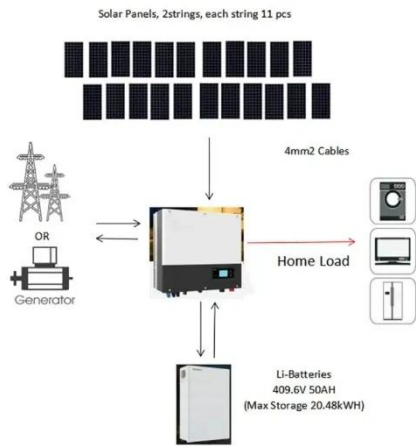

Fastener

Our patented Mini Clip has a solid grip on PV panels.

[Get Price](#)

How to connect multiple C

As a C-Purlin Solar Structure supplier, I often receive inquiries about how to connect multiple C-Purlins in a C-Purlin Solar Structure. This process is crucial for ensuring the stability and durability of the ...

[Get Price](#)