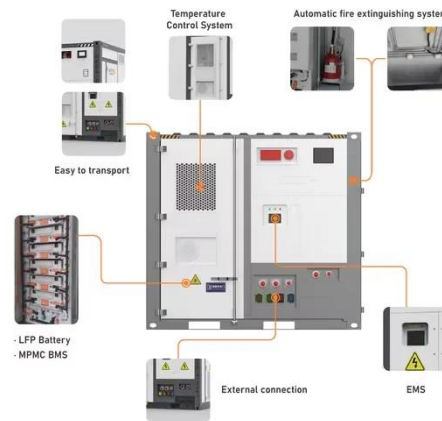

Amazon : Huawei Adapter

65W USB C Charger Compatible with
Lenovo
Thinkpad/Yoga/Chromebook/IdeaPad,
Mac Book Pro, Huawei Matebook, Dell
Latitude, HP Spectre, Acer Chromebook,
Asus Zenbook Laptop Type C ...

[Get Price](#)

Huawei SUN2000-4KTL-M0 power adapter/inverter Outdoor 4000 W ...

This short summary of the Huawei SUN2000-4KTL-M0 power adapter/inverter Outdoor 4000 W White data-sheet is auto-generated and uses the product title and the first six key specs.

[Get Price](#)

Huawei Outdoor Distributed Blade Power Supply DPU120D-N15A2 ...

The PSU integrates power rectification, distribution, and monitoring. It converts AC into DC power and can report fault alarms and monitoring data to the upstream network management system (NMS) or ...

[Get Price](#)