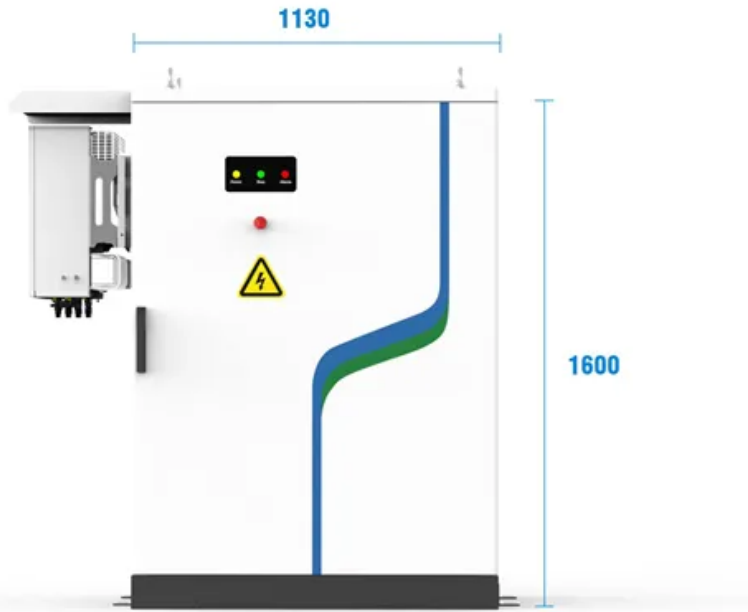

Huawei outdoor power adapter

**PV / DG
Application**

**APP Intelligent
Control**

**Multi-Unit Parallel
Expansion**

**98.8% Max.
Efficiency**

Huawei outdoor power adapter

FusionPower9000 Huawei Outdoor PowerPOD User Manual