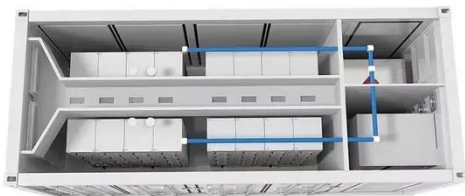

Iceland Mobile s communication base station flow battery

Energy Storage for Communication Base

The one-stop energy storage system for communication base stations is specially designed for base station energy storage. Users can use the energy storage system to discharge during load peak ...

[Get Price](#)

Telecom Base Station Battery

Our Telecom Base Station Battery Solutions are designed to provide reliable power support for Telecommunications base stations, ensuring continuous operation and optimal performance.

[Get Price](#)

Communication Base Station Backup Battery

When natural disasters cut off power grids, when extreme weather threatens power supply safety, our communication backup power system with intelligent charge/discharge management and military ...

[Get Price](#)