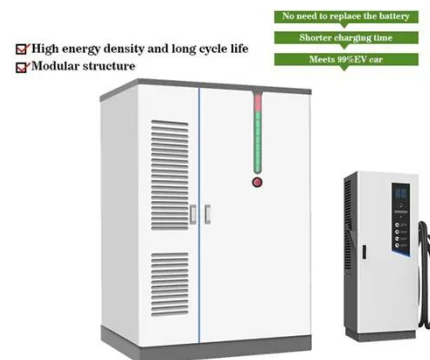

Standard for the Installation of Stationary Energy Storage Systems

The systems shall be listed in accordance with 4.6.1. The systems shall comply with 9.5.3.1.1.2(1) through 9.5.3.1.1.2(4). * The systems shall comply with the fire and explosion testing requirements in ...

[Get Price](#)

Energy Storage Cabinet: From