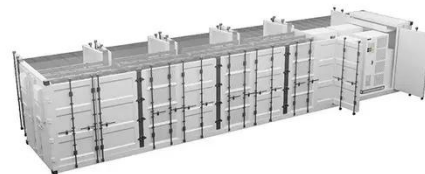

A BESS cabinet is an industrial enclosure that integrates battery energy storage and safety systems, and in many cases includes power conversion and control systems. FFD POWER. Energy Storage Cabinet: From Structure to Selection for Bankable Projects Guide - Expert in Electrical Safety Solutions. | Timelec For renewable system integrators, EPCs, and storage investors, a well-specified energy storage cabinet (also known as a battery cabinet or lithium. Full range of nVent ERICO grounding and bonding solutions for indoor and outdoor uses Full range of nVent HOFFMAN cooling and thermal management products. nVent engineering experts can support your system design, provide technical and configuration advice, and help you complete your grounding and.

[Get Price](#)

BESS CABINET

What Is a BESS Cabinet? A BESS cabinet is an industrial enclosure that integrates battery energy storage and safety systems, and in many cases includes power conversion and control systems. It is ...

[Get Price](#)

nVent Solutions for Energy Storage

Within an energy storage system, space is critical for electrical cabinets and connections. Thanks to the innovative technology from nVent Solution you can reduce your footprint of your electrical cabinet.