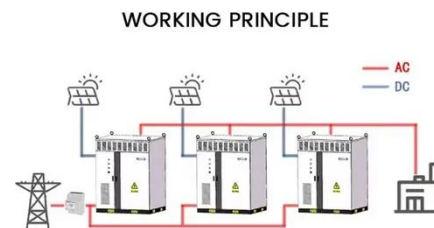

COMMUNICATION INTEGRATED CABINET

The wind-solar-diesel hybrid power supply system of the communication base station is composed of a wind turbine, a solar cell module, an integrated controller for hybrid energy management for ...

[Get Price](#)

INTEGRATED , English meaning

INTEGRATED definition: 1. with two or more things combined in order to become more effective: 2. consisting of different.... Learn more.

[Get Price](#)

Integrated Construction

All Rights Reserved.

[Get Price](#)

Telecom Base Station PV Power Generation System Solution

The communication base station installs solar panels outdoors, and adds MPPT solar controllers and other equipment in the computer room. The power generated by solar energy is used by the DC load ...

[Get Price](#)

Communication base station wind and solar hybrid site cabinet

The wind-solar-diesel hybrid power supply system of the communication base station is composed of a wind turbine, a solar cell module, an integrated controller for hybrid energy