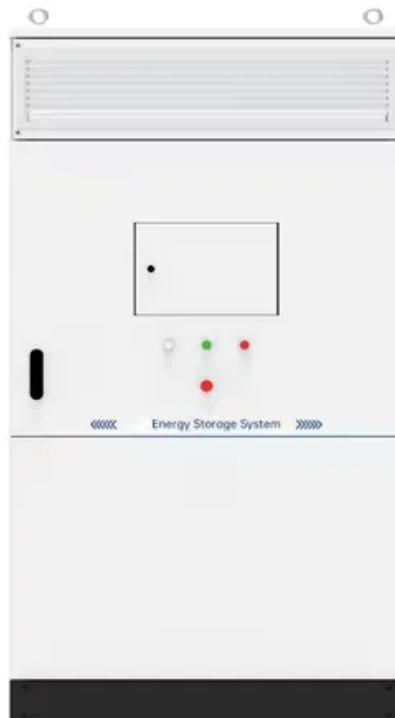

Japanese anti-corrosion type power cabinet for factory use

Japanese anti-corrosion type power cabinet for factory use

JP cabinet horizontal stainless steel integrated power

Product Overview JP type low-voltage comprehensive compensation distribution cabinet is a new type of low-voltage comprehensive compensation distribution cabinet developed by Jiangxi Yikai Electric ...