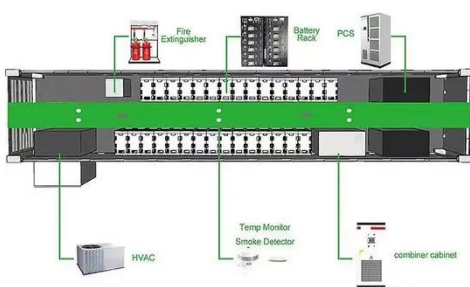

Libreville solar farm is a solar photovoltaic (PV) farm in pre-construction in Libreville, Libreville District, Estuaire, Gabon. Read more about Solar capacity ratings.

[Get Price](#)

How to Measure the Degree of Outdoor Power Supply: A Practical Guide

Summary: Measuring outdoor power supply capacity ensures reliable energy access for off-grid systems, renewable projects, and remote operations. This guide covers methods, tools, and real ...

[Get Price](#)

Libreville Outdoor Energy Storage Power Supply

With a charging temperature range of 0° to 45° (32° to 113°) and a discharging temperature range of -20° to 60° (-4° to 140°), our products can effortlessly adapt to temperature fluctuations, ensuring ...

[Get Price](#)

Costco Reykjavik Ek Outdoor Power Two Degrees Delivery Near Me