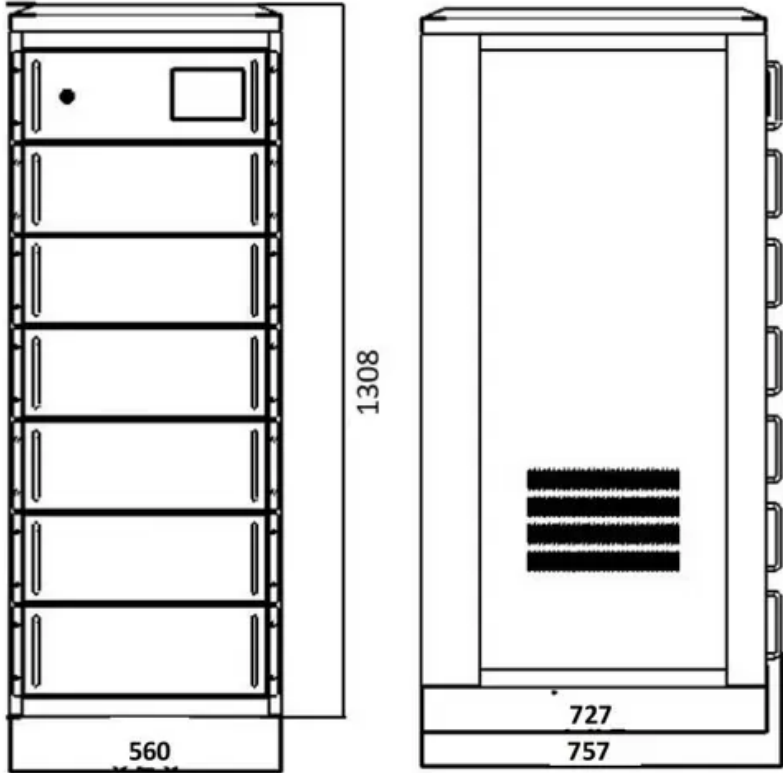

Ma flat roof photovoltaic bracket

Overview

The IronRidge BX Flat Roof Attachment Kit with L-Feet (Model: BX-MA-FRA-M1) is a comprehensive solution for securely mounting solar panels on flat roofs. This kit includes all necessary components for a robust and durable installation, ensuring optimal performance and safety. Made of a glass reinforced composite, the BX Chassis is engineered for extreme structural loading, yet is also shaped to be roof-friendly and easy to. Low-slope roofs (0-6°) are extremely common in residential and commercial buildings, but the roof construction and the structural system below vary significantly, creating a challenge for designing solar arrays. 0" of separation between your roof and the solar mounting structure for your solar array. The FastJack E-Series is designed for its. The BX Flat Roof Mounting Assembly provides parts (to be combined with the IronRidge Flat Roof Attachment and locally-sourced strut and channel nuts) to add Flat Roof Attachment anchors to the BX System.

Ma flat roof photovoltaic bracket

Flat Roof Attachment

The IronRidge® Flat Roof Attachment combines a high-strength cast aluminum base with a 16-point fastening pattern to enable the widest range of design options on low-sloped roofs. Compatible with ...