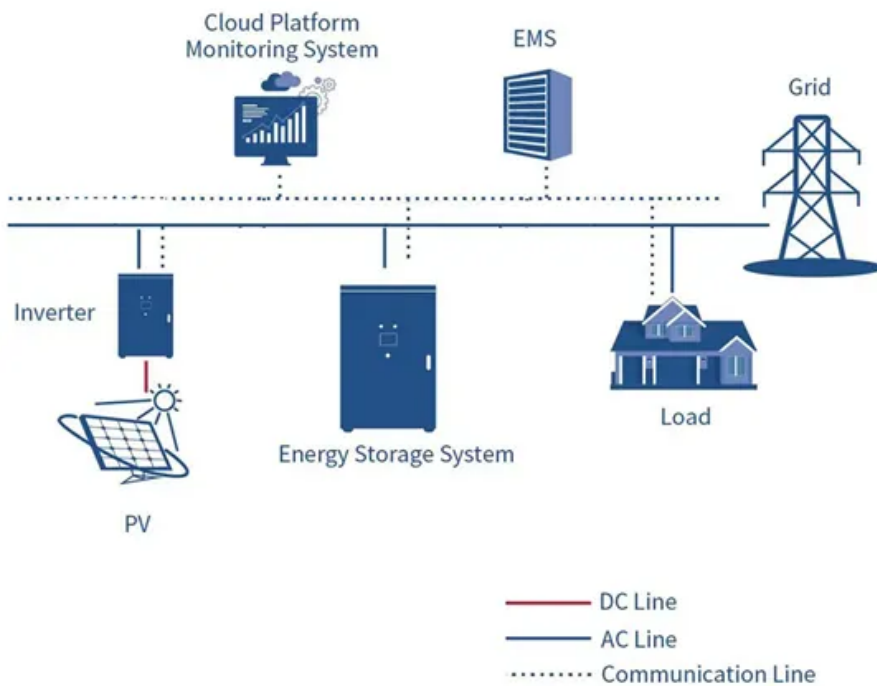

New zealand weather stations use 350kW outdoor telecom cabinet

Overview

Explore AZE's premium NEMA-rated and weatherproof enclosures designed for telecom, industrial electrical, and energy storage applications. Built to withstand harsh environments and extreme conditions, our enclosures ensure optimal protection and peak performance for your. Effective outdoor cabinet system integration is crucial for maintaining the reliability and performance of critical emergency infrastructure at base stations. To ensure optimal functionality, it is essential to follow certain do's and don'ts during the integration process. Most enclosures come with an IP rating which tells you roughly what conditions they are designed for. Learn more! [IP55 Rated](#) | [24U](#) | [AC110V](#) or. Outside plant (OSP) telecom enclosures are expected to operate reliably in all kinds of weather. Although the most rugged types of telecom equipment can operate without heating and cooling, most outdoor telecom cabinets are designed to comply with the GR-3108-CORE Class 1 specification, which. Outdoor Enclosure Cabinets are a critical component in modern communication and power networks, providing a controlled, weatherproof environment for sensitive electronic and electrical systems.

New Zealand weather stations use 350kW outdoor telecom cabinet

PUSUNG-R (Fit for 19 inch cabinet)

Weather Stations

Here you will find the best range of wireless weather stations in NZ. To narrow your search for a weather station please use the menus on the left of this page.