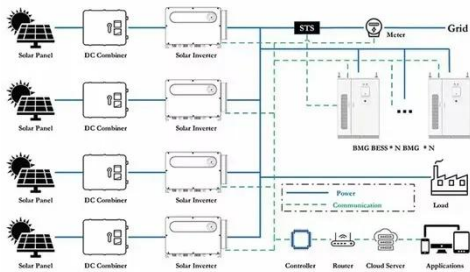

optional parts. Easy-to-install NEMA 3R / IP54 rated Parallel installation side-by-side or ...

[Get Price](#)

50kW/100kWh outdoor All-in-one Cabinet Energy Storage System

outdoor cabinet ESS solution (KAC50DP-BC100DE) is designed for small to medium-sized C & I energy storage and microgrid applications. Outdoor battery cabinet parameters

[Get Price](#)

Contact Us

For catalog requests, pricing, or partnerships, please visit:
<https://cannabiswow.es>