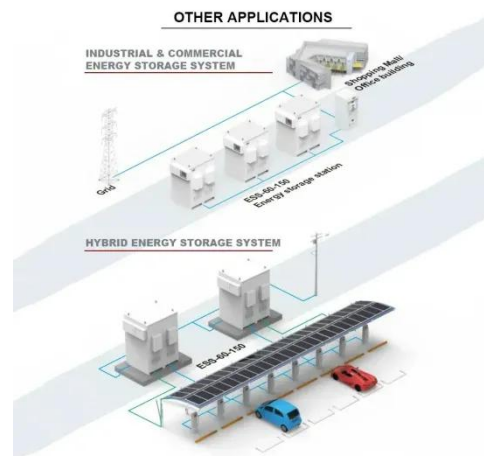

Iluminación Solar