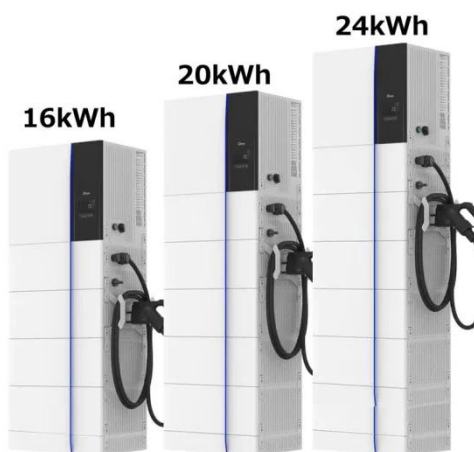

Outdoor Telecom Cabinets for Reliable Field Deployment

Explore our range of outdoor telecom cabinets engineered for reliable field deployment. Designed to protect sensitive electronic equipment from harsh weather, alikabok, and vandalism, our cabinets ...

[Get Price](#)