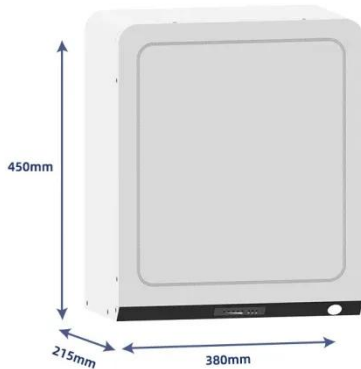

Wave Inverter