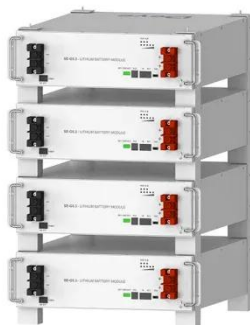

Deye Official Store

10 years warranty

[Get Price](#)