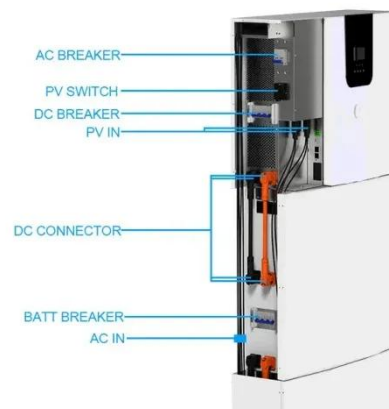

ROYU Electrical

ROYU Electrical Devices , Must-haves of a Multi-tasker , Can't Have Enough? 89K views