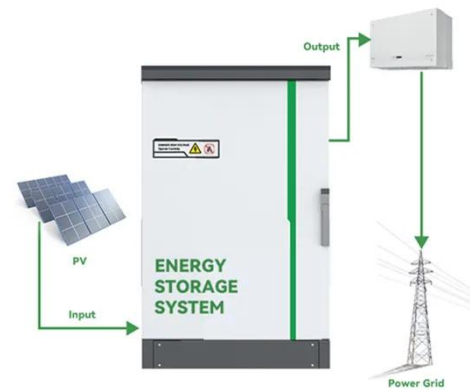

Hypixel How to Sign Up to the Hypixel Forums Linking Your Minecraft Account to Hypixel How to Join the Official Hypixel ...

[Get Price](#)

6U SERVER RACK CABINET, 600MM DEPTH - RackmountNet

RACK600-J-6U, with the casters loaded and the spring-loaded recessed handles, these simple server racks provide the ultimate mobility for your critical rackmount equipment. RACK600-J-6U also can ...

[Get Price](#)

Hypixel Forums

About Us Starting out as a channel making Minecraft Adventure Maps, Hypixel is now one of the largest and highest quality Minecraft Server Networks in the world, featuring ...

[Get Price](#)