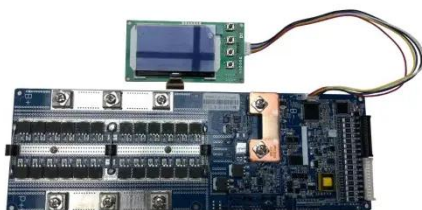

### Outdoor Telecom Power System IP65 Outdoor Power Enclosure with ...

This telecom power system is a powerful system designed by ESTEL, it provides intelligent power management and stable power supply for telecommunication equipment, it supports various power ...