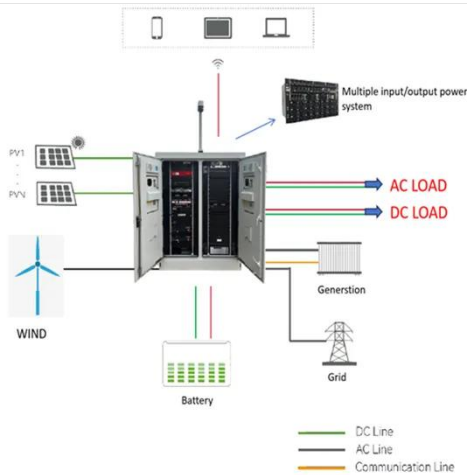

[Get Price](#)

SEYCHELLES+OUTDOOR+TELECOM+CABINET+15MWH :, ...

SEYCHELLES+OUTDOOR+TELECOM+CABINET+15MWH, request quote, price and delivery information, for this item, Sierra Ic Inc

[Get Price](#)

Outdoor Telecom Cabinets

Outdoor telecom cabinets are essential for reliable communication. Durable, weatherproof designs with cooling systems for telecom equipment. Perfect for networking.

[Get Price](#)