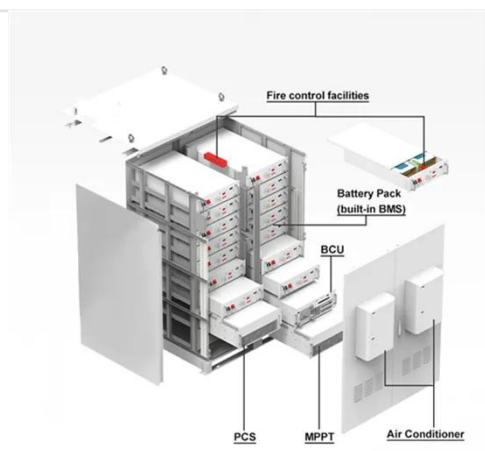

The MAS-based energy management systems described in the review demonstrate how intelligent coordination between renewable energy ...

[Get Price](#)

Integrated Energy Storage Cabinet

The SafeCubeA100A50PT Integrated Energy Storage Cabinet is equipped with 3.2V/100Ah lithium iron phosphate batteries, supporting a maximum energy storage capacity of 102kWh. The voltage range ...

[Get Price](#)

Smart port infrastructure solutions , Schneider Electric

We deliver smart port solutions to help streamline operations, reduce carbon footprint, optimize energy systems, and reach carbon-neutrality goals.

[Get Price](#)