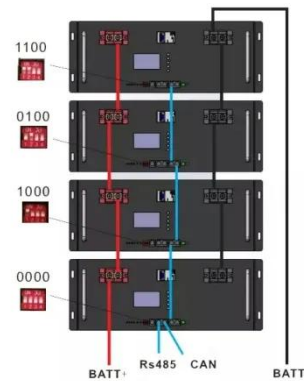

- 1 PCS Module
- 2 Battery room
- 3 Grid side circuit breaker
- 4 Load side circuit breaker
- 5 OPV1 side circuit breaker
- 6 OPV2 side circuit breaker
- 7 High Volt Box
- 8 BAT side circuit breaker
- 9 LCD display screen
- 10 MPPT

Discover how Luminous solar panels work, harness sunlight, and efficiently convert energy into power for homes and businesses. Learn more today!

[Get Price](#)

How to install solar luminous characters , NenPower

Their installation involves securing the characters in a location that receives sufficient sunlight, ensuring that the solar panels remain unobstructed. Regular maintenance, which includes ...

[Get Price](#)

10x efficient solar robot to build farms faster in Australia

The first version of the robot LUMI, which was first unveiled in 2023, uses artificial intelligence and can help existing workforces to install 80-lb (36.2 kg) solar panels up to 3.5 times

[Get Price](#)

LUMI robots scale up solar deployment with advanced automation

LUMI autonomously places solar modules