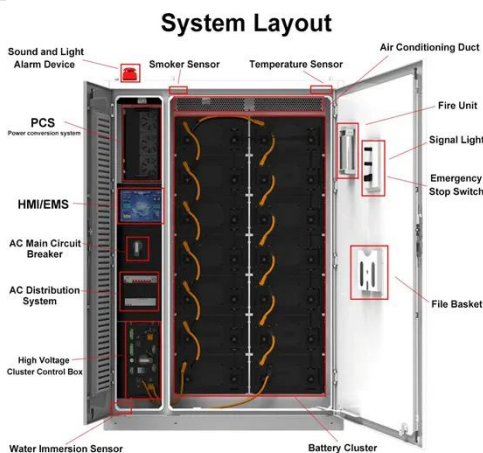

Solar-powered communication cabinet solar cell box integrated system

Solar Power Smart Box IoT Cabinet for surveillance monitoring forest

Combining advanced solar energy harvesting technology with integrated networking and electrical protection components, this system ensures uninterrupted operation in environments such as ...

[Get Price](#)

Solar-Powered Telecom Cabinet

With this solar-powered solution, telecom operators can reduce their reliance on the grid and ensure uninterrupted communication services even in remote areas. This telecom cabinet is equipped with a ...

[Get Price](#)

MOBICELL-350 -- Hybrid Solar + 350W Propane Fuel Cell Cabinet

Built in a rugged, insulated NEMA 3X enclosure and skid-mounted for easy siting, the MOBICELL-350 integrates solar panels mounted on the outside walls of the cabinet, a 20 kWh AGM battery bank, ...