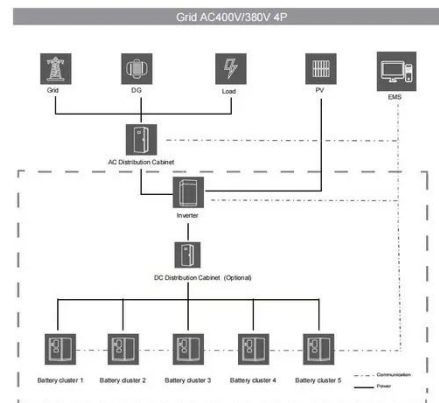

ECO-WORTHY Solar Fountain Water Pump Kit 12 W, 196GPH+ 12 ...

New Model-12 Watt Solar Panel - Upgrade from polycrystalline solar panels to monocrystalline solar panels. Higher cost, better quality, photoelectric conversion efficiency ...

[Get Price](#)