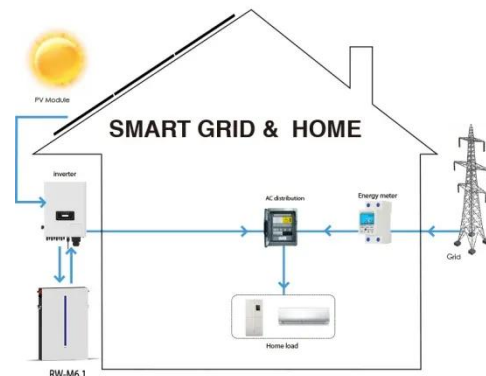

Energy Storage for Communication Base

Our energy storage solution is flexible in design and can be seamlessly integrated with various existing base station power systems. The modular design can better adapt to different types of base stations, reducing ...